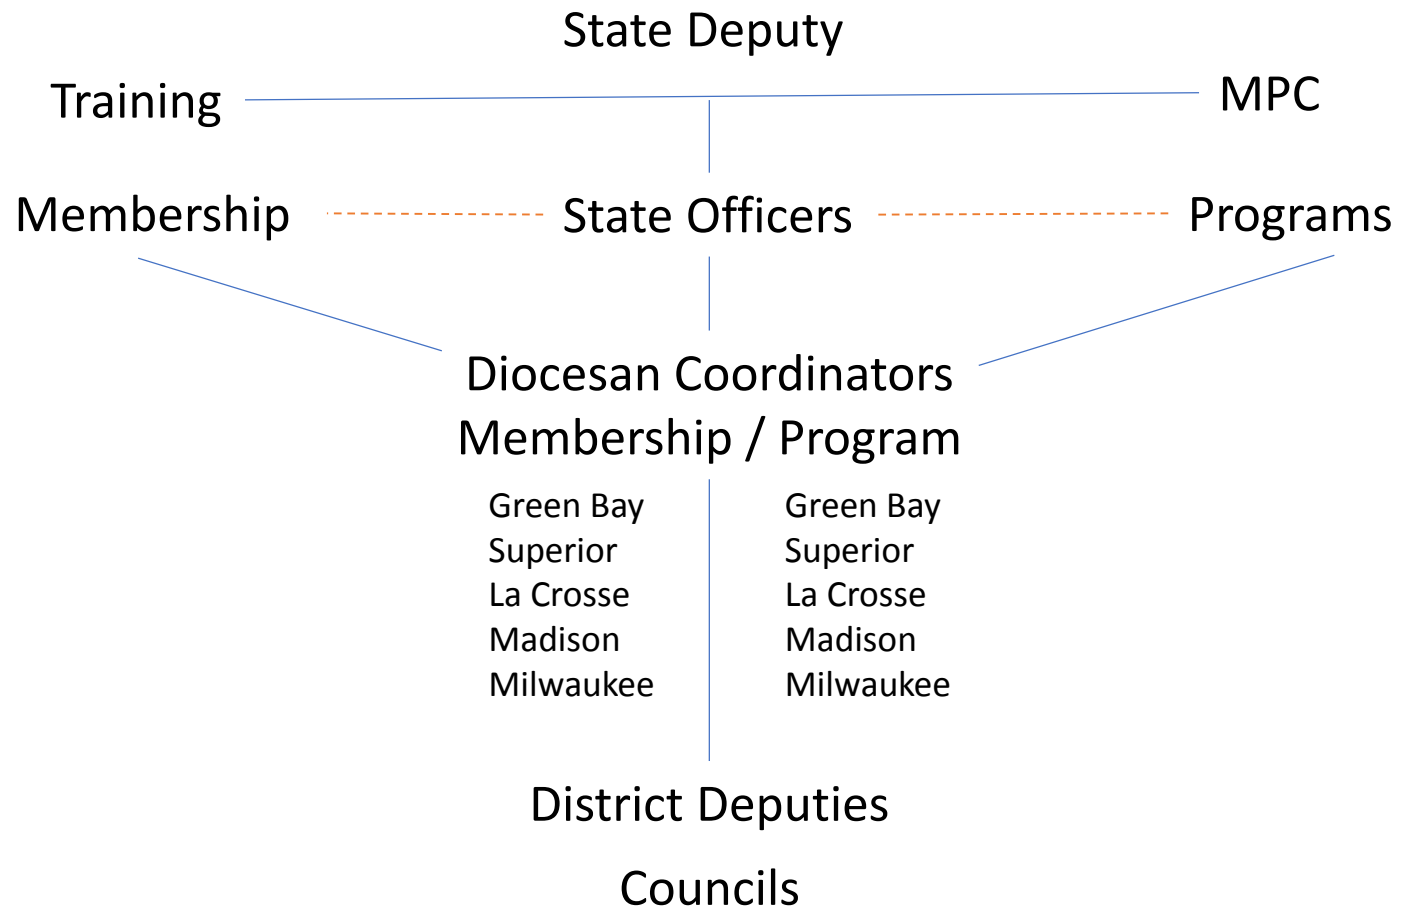

- State Deputy Charge
  - Pride
  - Service
  - Responsibility
- Expectations – Lead district, service councils, promote all programs

**Retention + Activities + Recruiting = Membership**

- Program Coordinators & Membership Coordinators to manage Dioceses – does not take away from State Officers responsibilities
- Organizational Chart and Chain of Command – Communications
- [www.kofc.org/faithinaction](http://www.kofc.org/faithinaction)

State Operational Structure

# State Membership

Director

- Recruiters
- E-membership
- NCD
- Retention
- Reactivation/Mergers
- Ethnic Development
- Member Transfer
- Round Table
- Ceremonials

Diocesan Coordinators  
Membership

- Green Bay
- Superior
- La Crosse
- Madison
- Milwaukee

District Deputies  
Councils

State Operational Structure

State Operational Structure

If you wanna **change the world,**  
start off by **making your bed.**