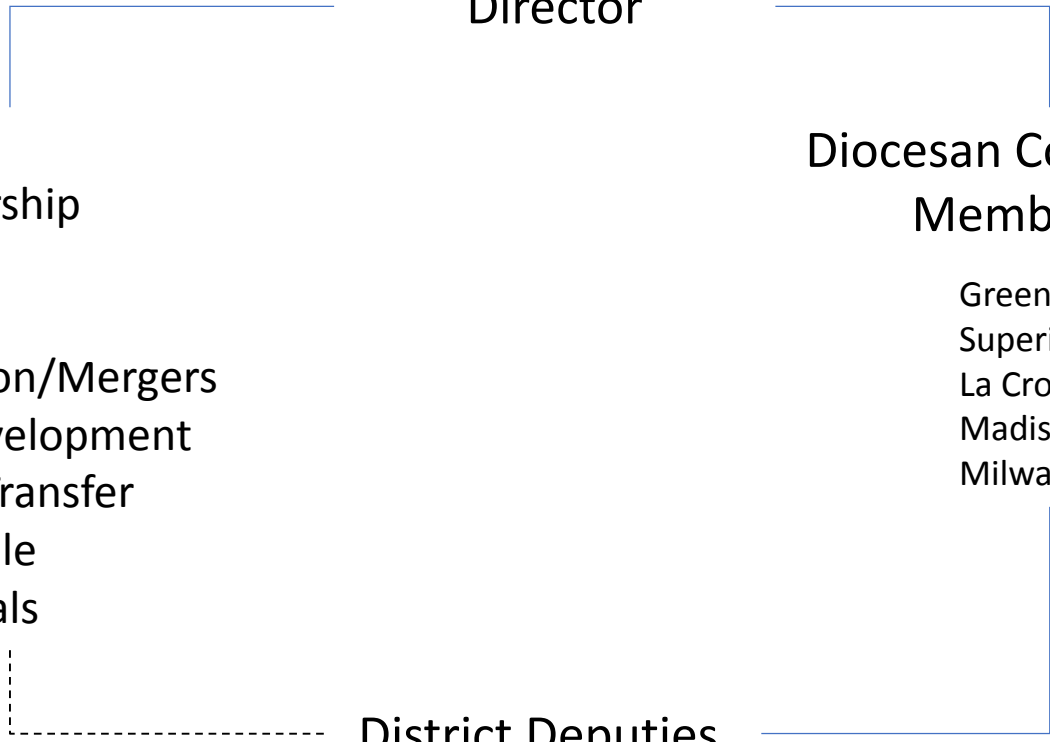

# State Membership

Director

- Recruiters
- E-membership
- NCD
- Retention
- Reactivation/Mergers
- Ethnic Development
- Member Transfer
- Round Table
- Ceremonials

Diocesan Coordinators  
Membership

- Green Bay
- Superior
- La Crosse
- Madison
- Milwaukee

District Deputies  
Councils

State Operational Structure

State Operational Structure

If you wanna **change the world,**  
start off by **making your bed.**